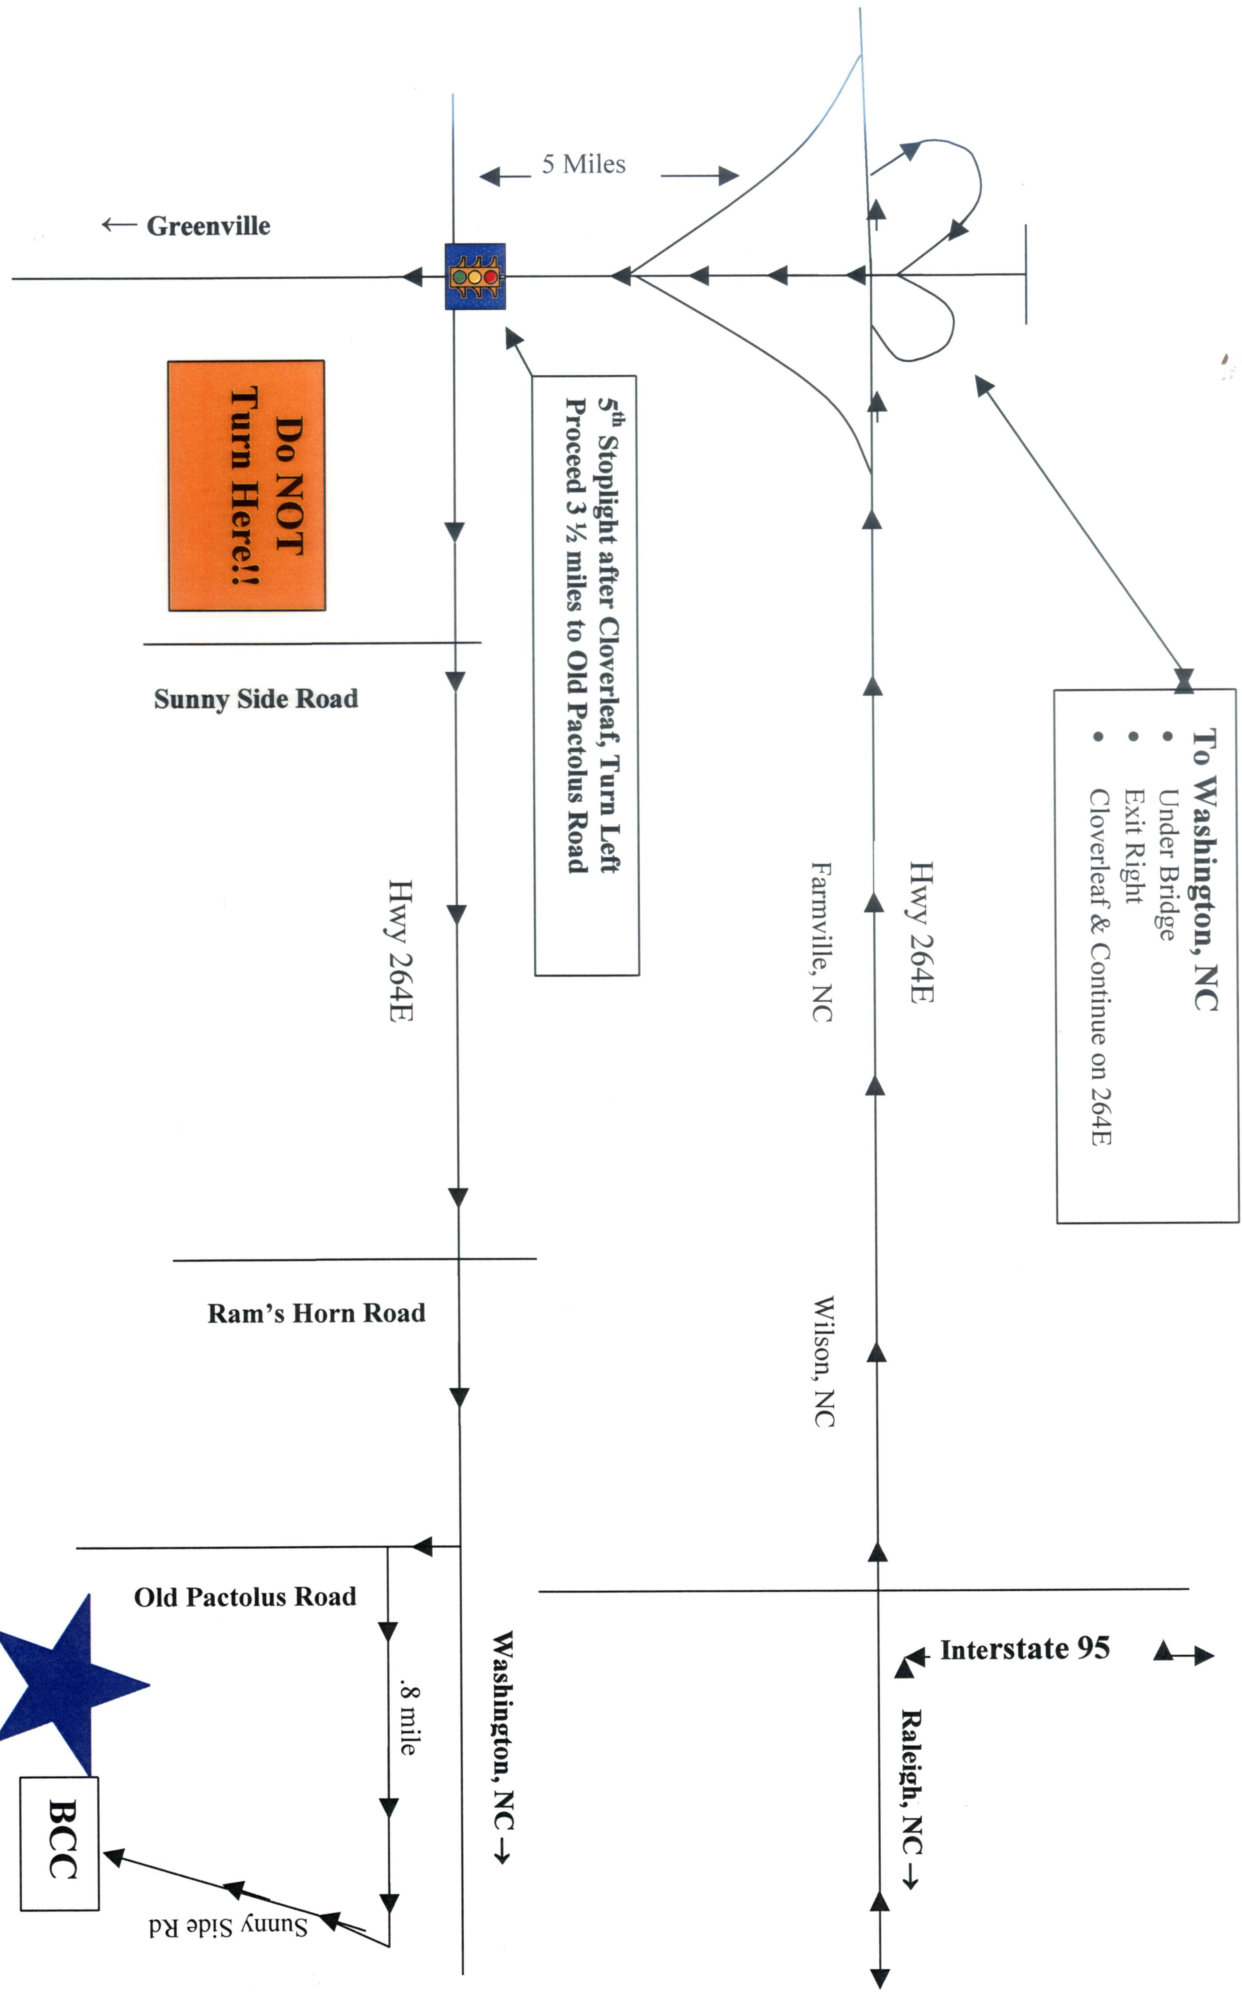

*** NOTE:** If you are approaching Greenville on Hwy. 11/13 ... proceed to the **3rd stoplight** and exit to your right (under the bridge) in order to continue on Hwy. 264 East towards Washington, NC.

- After the 4th stoplight move to your **LEFT LANE** in preparation for your turn at the next light.
- Proceed to the 5th stoplight. Turn left, still following Hwy. 264 East towards Washington, NC.
- After ½ mile, you will see Sunny Side Road to the right ... **DO NOT TURN!**
- Sunny Side Road is a very thin, curvy and dangerous road that proceeds 5 miles out into the country and loops back to Hwy. 264 East. -- We are located at the other end of Sunny Side Road. **KEEP STRAIGHT!**
- Proceed *exactly* 3 miles to a right hand turn (sign on the right: **Bradford Creek Coach and RV Center**, Next Right) onto Old Pactolus Road.
- Proceed 100 yards and turn left onto Sunny Side Road (sign on the right: **Bradford Creek Coach and RV Center** turn left).
- Proceed .8 mile. We are located on the right hand side of the road. The office (for check-in) is located 200 yards off the road in the center of 30 acres. Very visible.
- At the Y in the drive, keep left.
- **If you are checking in later than 9:00 pm ... make yourself comfortable in any area you see fit in the parking lot of our service facility and we will situate you in the campground the next morning.**

Directions to Bradford Creek Coach and RV Center

- To Washington, NC**
- Under Bridge
 - Exit Right
 - Cloverleaf & Continue on 264E

Directional Map to Bradford Creek Coach & RV Center & Whispering Oaks Campground

BRADFORD CREEK COACH AND RV CENTER
 Visit to select KELLY'S RV SUPPLY STORE